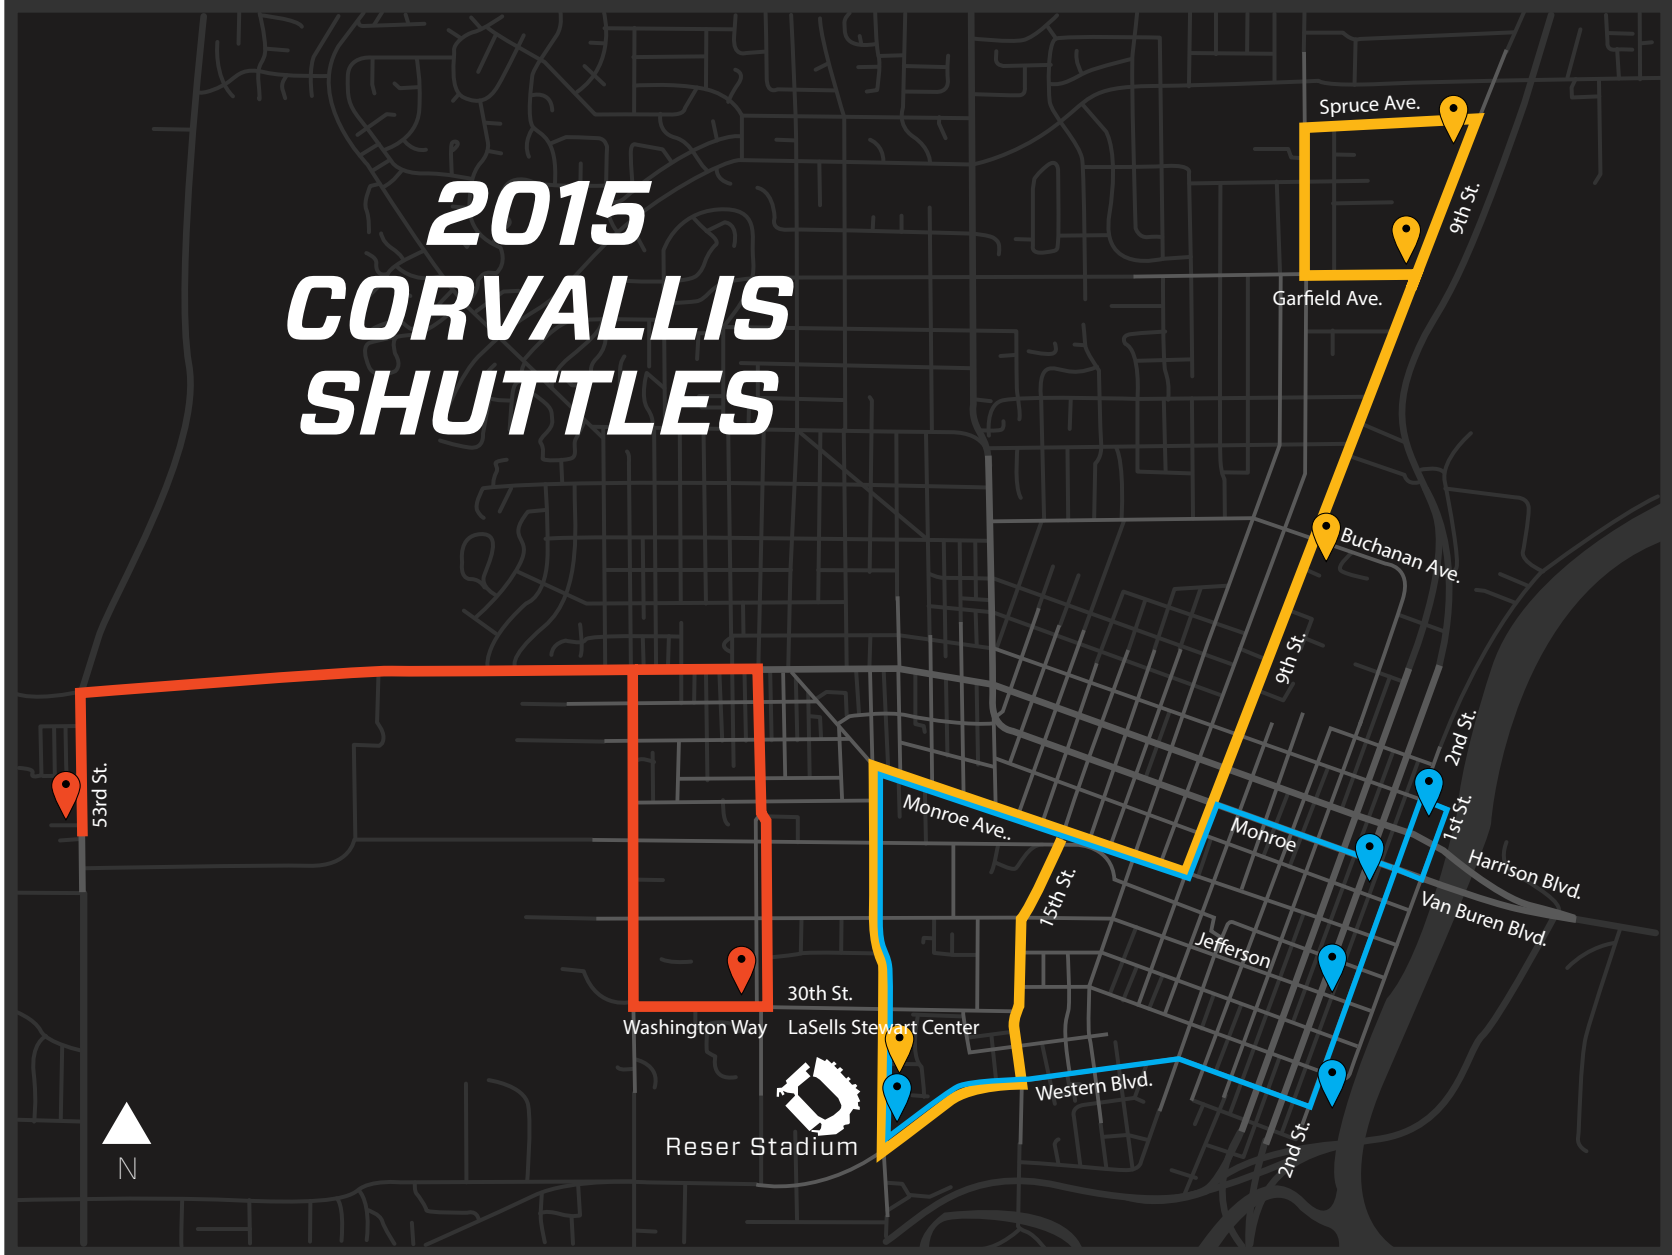

# 2015 CORVALLIS SHUTTLES

**ALL SHUTTLES: \$5 ROUNDTRIP PER PERSON - KIDS 12 & UNDER RIDE FREE**  
Parking is in designated areas only. Please follow all posted regulations as some lots are private lots.

## **FAIRGROUNDS**

Shuttles start 3 hours prior to kickoff and drop off every 15 minutes (dependent on traffic) at tennis courts off Washington Way and 30th Street until kickoff. They run post game for approximately 1 hour after the game ends. Return trip shuttles are located along 30th street next to the tennis courts.

## **DOWNTOWN**

Shuttles start 3 hours prior to kickoff and drop off every 15 minutes (dependent on traffic) at Reser Stadium until kickoff. They run post game for approximately 1 hour after the game ends. Buses pick up at locations on map and drop off in front of the Alumni Center.

## **9TH STREET**

Shuttles start 3 hours prior to kickoff and drop off every 15 minutes (dependent on traffic) at Reser Stadium until kickoff. They run post game for approximately 1 hour after the game ends. Buses pick up at locations on the map and drop off in front of the Alumni Center. Please follow all posted regulations as some lots are private lots.